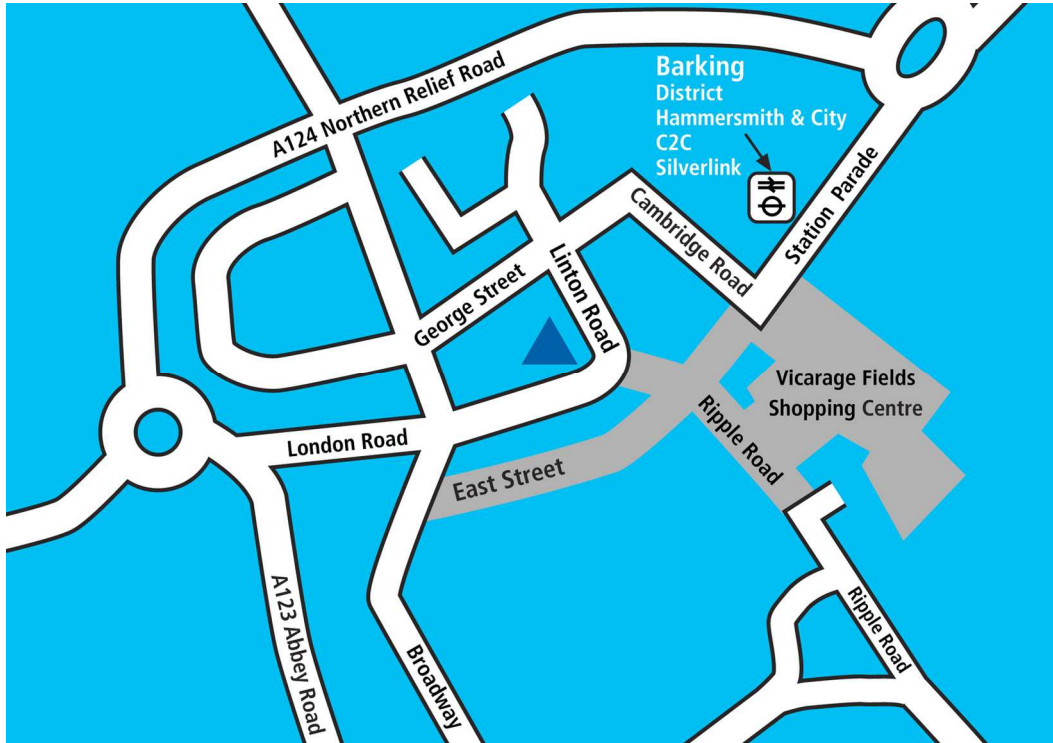

Barking

Fifth Floor, Maritime House, 1 Linton Road, Barking, Essex IG11 8HG

Tel 08456 120 021 Fax 020 8709 1184 www.shgroup.org.uk

How to find us

By train

Maritime House is in the town centre of Barking, just a short walk from Barking station. Turn right on exiting the station and continue straight until you reach the town centre. Barclays Bank and Boots will be on your left, turn right and cross the zebra crossing. Maritime House is then directly in front of you on the corner of Linton Road.

By bus

Buses along Station Parade: 5, 62, 87 and 387.

By car

From central London east bound or M25 west bound follow the A13 and taken the A406 at the uncton of the Bekcton roundabout (signposted North Circular Road). At the next junction take the third exit for Barking. At the roundabout with the Shell petrol station proceed straight ahead and then take the first turning on your left into London Road. This will in turn join Linton Road. The main public car park is in London Road adjacent to the bus depot.