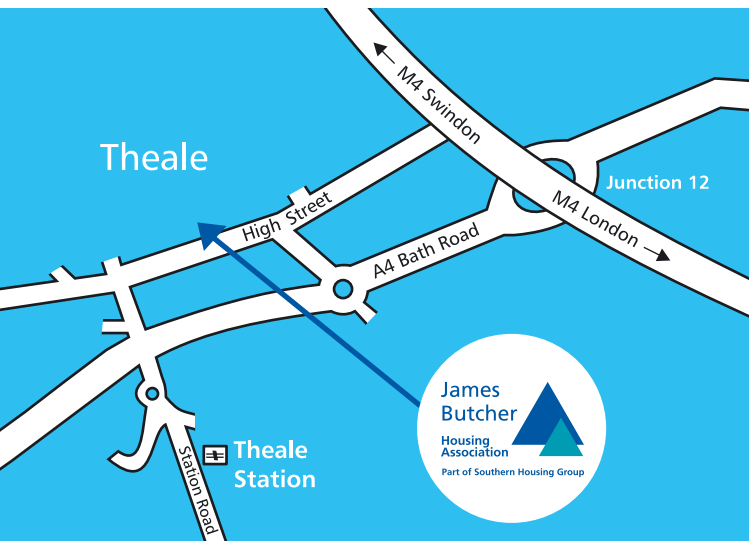

#### By Train

From London Paddington, Newbury, Reading and Exeter St Davids. Turn right out of the station. Cross the mini-roundabout, walk under the flyover and turn right at the next mini-roundabout into the High Street. Our office is situated on the left.

#### By Car

From the M4, exit at Junction 12, taking the A4 into Theale. At the first roundabout take the right hand turning, then turn left into the High Street. Our office is on the right.

From Newbury, take the A4 to the roundabout where the A4 joins the A340. Either take the turning into The Green, continuing into Church Street and on to the High Street, where our office is on the right. Or keep to the A4, turning left at the next roundabout and then left into the High Street. Our office is on the right.