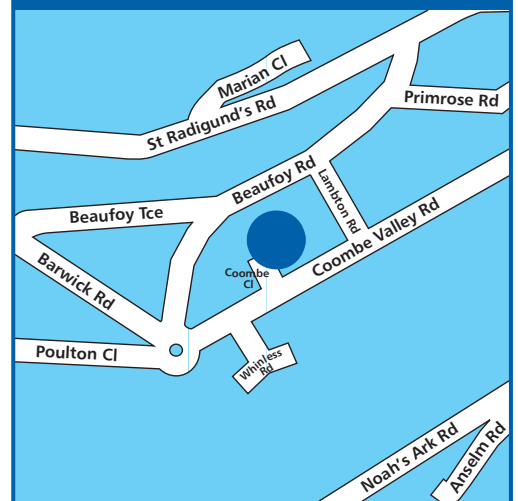

Coombe Close, Dover, Kent CT17 0HQ

Coombe Court is a sheltered scheme promoting independent living for older people. The Court has nine blocks of four flats and is situated around a mile from the town centre, with easy access to buses and trains, and ferry services to France and Belgium. Residents hold social activities.

Dover Town Centre offers the usual shopping and other amenities, including a library, several post offices and churches. There are a number of GP practices in the area and Age Concern offers day care, recreational activities and other services.

We welcome residents from all sections of the community.

How to get there

Road Approach via the A2 and A20.

Bus 67.

Rail Priory Station.

To find out more, call **0300 303 1771**

www.shgroup.org.uk

Contact us