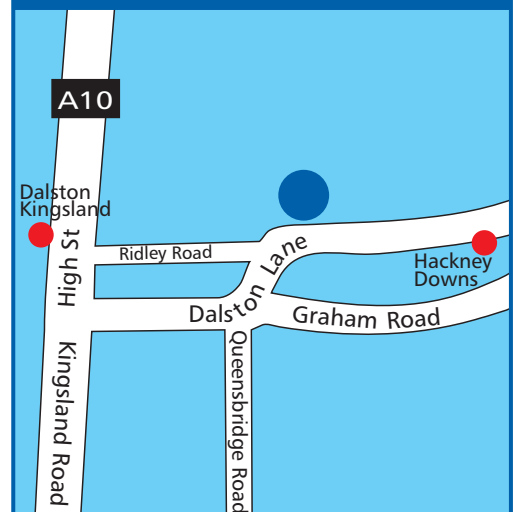

Communal lounge

Guest room

Communal gardens

Greenacre Court

115 Dalston Lane, Dalston E8 1NU

Greenacre Court is a sheltered scheme promoting independent living for older people. There are 35 one bedroom, centrally-heated flats, which are accessed by a lift.

The flats are spread over 10 floors, some with excellent views of the surrounding area. There is a communal garden, lounge, laundry room and guest room. The scheme is a five-minute walk from Ridley Road Market, Kingsland High Street and the local GP's surgery.

To find out more, call **0300 303 1771**

How to get there

Road Off the A10, Dalston High Street.

Bus 30, 56.

Rail Hackney Downs, Dalston Kingsland.

www.shgroup.org.uk

Contact us

The Southern Housing Group **Service Centre** is open from 8am to 8pm, Monday to Friday