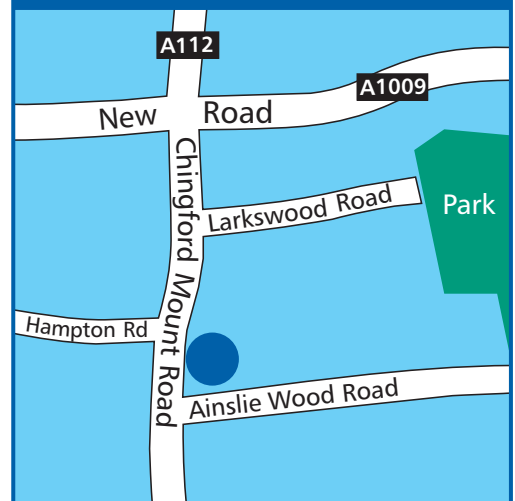

Lewis House

Chingford Mount Road, Chingford E4 9DW

Lewis House is a small sheltered housing scheme promoting independent living for older people. There are 13, one bedroom flats situated on the ground and first floors. Each flat has central heating.

The scheme is situated on the A112, very near to public transport and well located for shops and post offices. The nearest market is at Walthamstow and the area boasts a good many restaurants and pubs.

How to get there

Road On the main A112 road between the A1109 and A406.

Bus 97, 158, 215, 357.

Tube Walthamstow Central.

To find out more, call **0300 303 1771**

www.shgroup.org.uk

Contact us

The Southern Housing Group **Service Centre** is open from 8am to 8pm, Monday to Friday