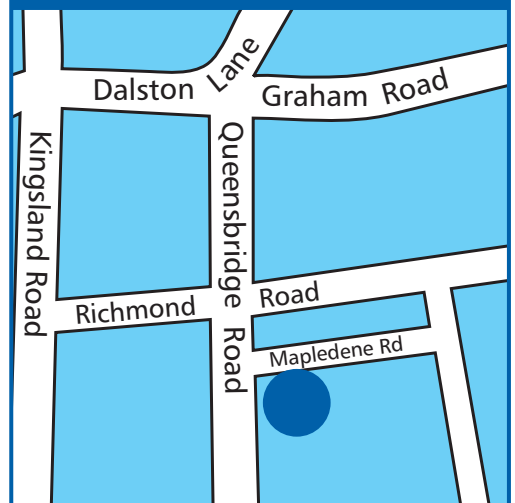

Communal facilities

Communal lounge and kitchen

Laundry room

Guest room

Day centre just outside scheme

Attractive gardens

Mapledene Road

58 Mapledene Road, Hackney, E8 3LE

Mapledene Road is a sheltered scheme promoting independent living for older people. Built in 1998, there are 32, one bedroom flats on four floors with a lift. Each flat has central heating.

The scheme is situated off Queensbridge Road, 15 minutes' walk from the popular Ridley Road Market and Dalston shopping centre.

How to get there

Road Off Queensbridge Road.

Bus 30, 38, 56, 67, 149, 217, 236, 242, 243.

Rail London Fields, Dalston Kingsland, Hackney Downs.

To find out more, call **0300 303 1771**

www.shgroup.org.uk

Contact us