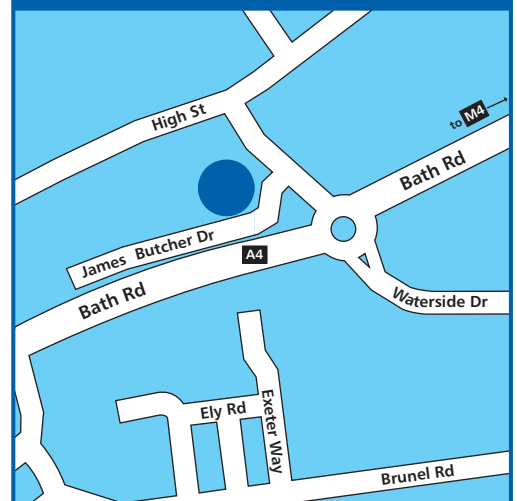

Elizabeth Court

High Street, Theale, Reading RG7 5AQ

The scheme is an attractive red-brick building in the residential area of Theale. There are 51 studio and one bed flats arranged on three floors and accessed by lift.

Elizabeth Court shares its site with Leonard Court and there is direct access through a walled garden onto Theale High Street. The area is well served by public transport and there are shops, GPs, a church and a library nearby.

Elizabeth Court has an open waiting list. To find out more, contact the scheme.

We welcome residents from all sections of the community.

To find out more, call **0300 303 1771**

How to get there

Road Approach via the A4 Bath Road.

Bus 102 Newbury to Reading route runs along the A4.

Rail Theale Station.

www.shgroup.org.uk

Contact us

The Southern Housing Group **Service Centre** is open from 8am to 8pm, Monday to Friday

If you live anywhere in the UK except the Isle of Wight, phone us on **0300 303 1771**