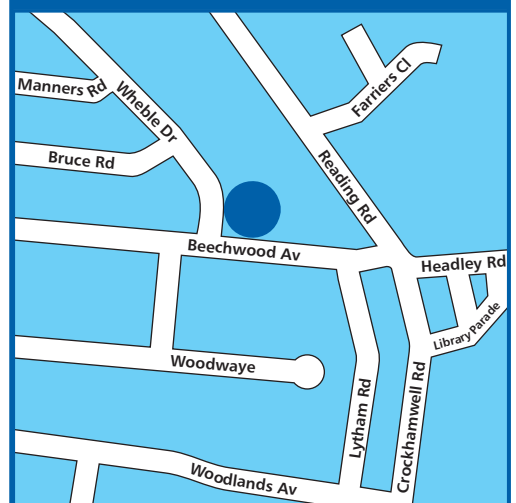

Laundry room

Guest room

Hairdressing salon

Communal gardens

Limited car parking

The Chestnuts

Wheble Drive, Woodley, Reading RG5 3BZ

The Chestnuts is a scheme in the centre of Woodley, which opened in 2004. It has a secluded rear garden with mature trees.

There are two GPs' surgeries nearby. Woodley shopping precinct includes two supermarkets, a post office, two pharmacies, a bakery and two takeaways. There are bus stops just outside the scheme, with a regular service to central Reading and the rail station.

The Chestnuts has an open waiting list. To find out more, contact the scheme.

We welcome residents from all sections of the community.

To find out more, call **0300 303 1771**

How to get there

Road Access via the A3290 or the A4 main roads.

Bus Routes from Reading centre.

Rail Earley Station.

www.shgroup.org.uk

Contact us

The Southern Housing Group **Service Centre** is open from 8am to 8pm, Monday to Friday

If you live anywhere in the UK except the Isle of Wight, phone us on **0300 303 1771**