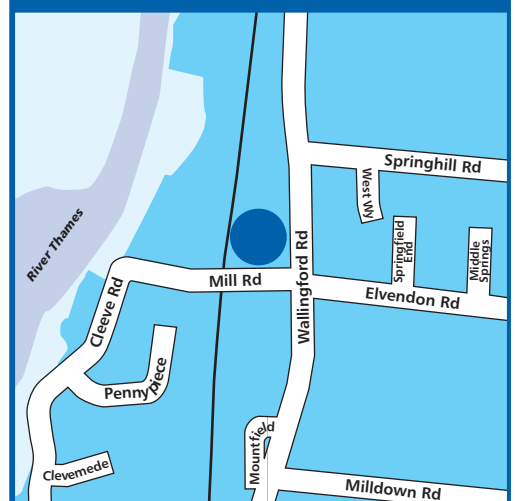

## Waltham Court

### Waltham Court

Mill Road, Goring-on-Thames, Reading  
RG8 9DJ

Waltham Court is set in the quiet, attractive, rural village of Goring-on-Thames, only a few minutes from the river. The scheme has very pleasant grounds, bordered on two sides by a country road and a lane. The site is shared by two small blocks of retirement leasehold flats.

### How to get there

**Road Access** via the B4009 Wallingford Road.

**Bus** Reading, Goring and Streatley Station, Wallingford.

**Rail** Goring and Streatley Station.

**www.shgroup.org.uk**