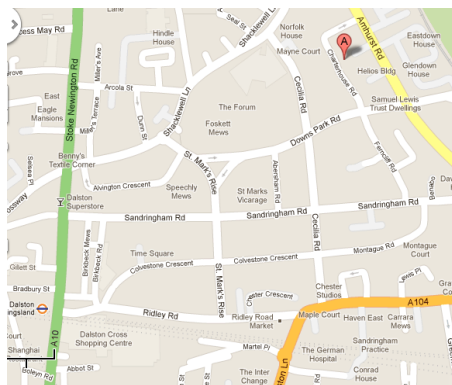

Amhurst Road Community Centre, Hackney

Address:
Charterhouse Road
London, E8 2RE

Nearest station:
Dalston Kingsland

This community space has an approximate capacity of 100 people standing, and 50 seated.

It has a well equipped kitchen and toilet facilities. Plenty of large tables and chairs are provided.

No bookings on Saturdays or Sundays. Closing time 10pm.

It is a 10 minute walk from Dalston Kingsland Station or catch the 488 bus towards Bromley.

Please note there is no on-site parking.

**Interested? Call our Service Centre
on 0300 303 1061 to book.**

**All booked up, or not quite right for you?
Enquire about the nearby Hindle House
Community Centre for your event.**

**Visit the website
www.shgroup.org.uk/centres**

Email: service.centre@shgroup.org.uk